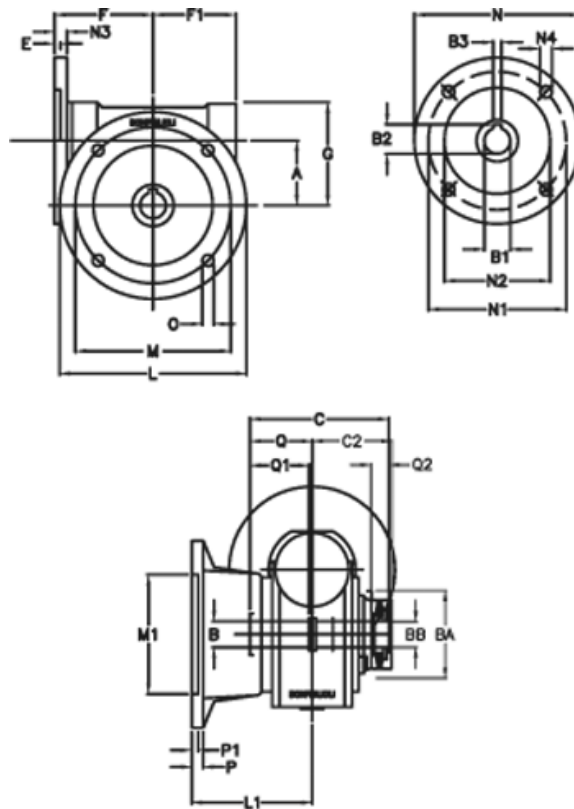

Article number: 390204907042216

Description: Worm Gear with Torque Limiter  
VF 49-L1-F-70 P63B5

## Measures

a = 49.50	C2 = 63,5	m = 90	P = 12
B = 25	Description = VF 49F-xx-63B5	M1 = 70	P1 = 10
B1 E7 = 11	E = 3.0	N = 140	Q = 51.0
B2 = 12.8	F = 70	N1 = 115	Q1 = 41
B3 H9 = 4	F1 = 63	N2 = 95	Q2 = 15
BA = 63	g = 80	N3 = 10.5	
BB H7 = 14	L = 125	N4 = 9.5	
C = 105	L1 = 85.5	O = 10.5	